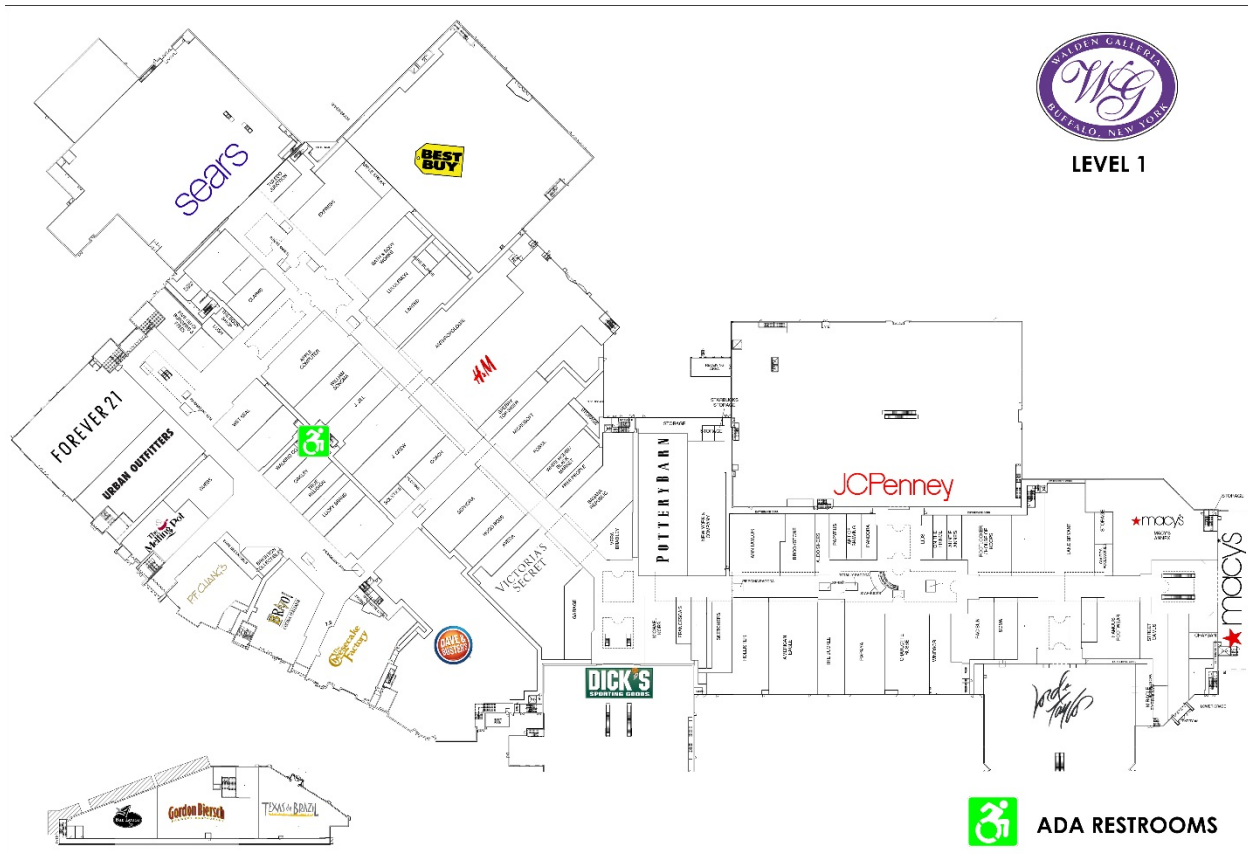

WALDEN GALLERIA

ADA ACCESSIBILITY MAP

ADA accessible entrances are identified below and ample parking is available throughout the site. Thank you for shopping at Walden Galleria.

Handicap Accessible restrooms can be found here:

WALDEN GALLERIA

ADA ACCESSIBILITY MAP

In addition, please visit our anchor stores for family style and handicap accessible restroom