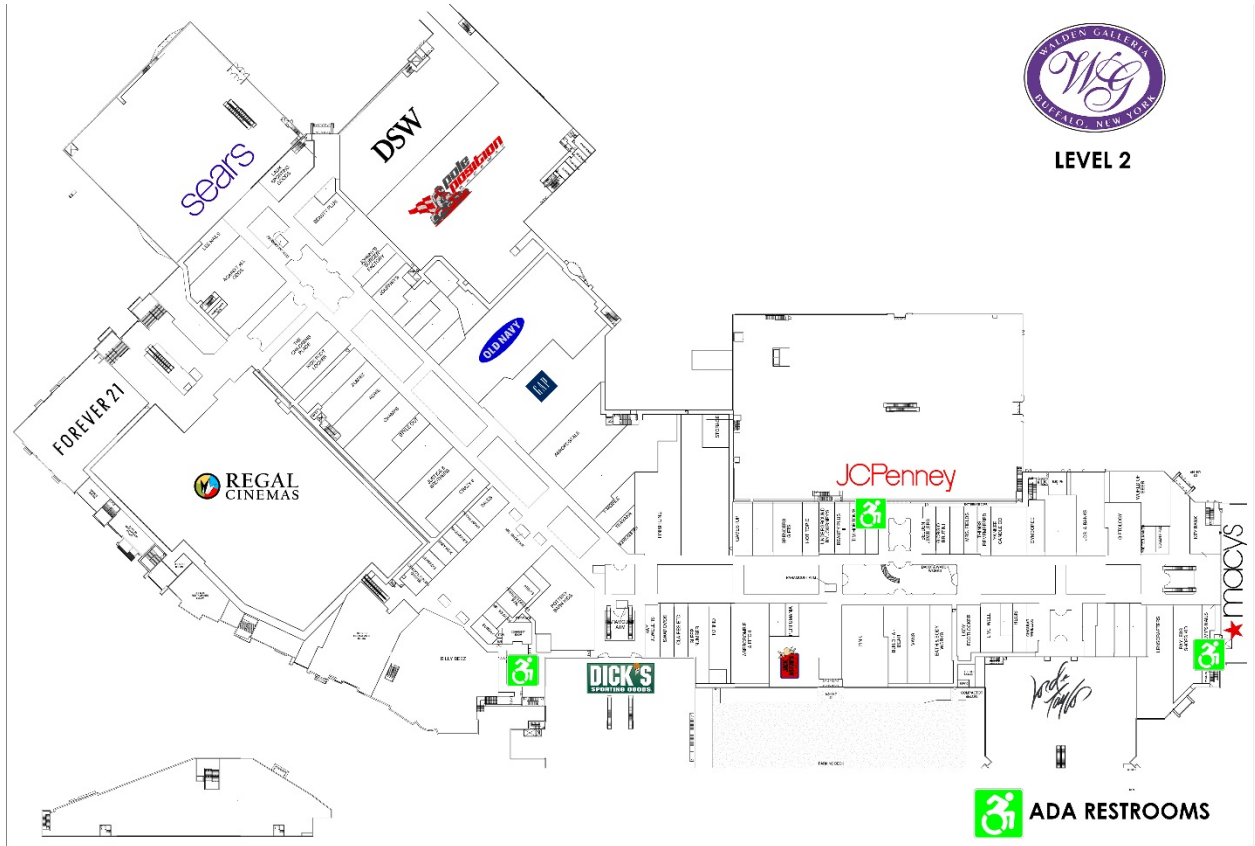

WALDEN GALLERIA

ADA ACCESSIBILITY MAP

ADA accessible entrances are identified below and ample parking is available throughout the site. Thank you for shopping at Walden Galleria.

Handicap Accessible restrooms can be found here:

WALDEN GALLERIA

ADA ACCESSIBILITY MAP

In addition, please visit our anchor stores for family style and handicap accessible restroom